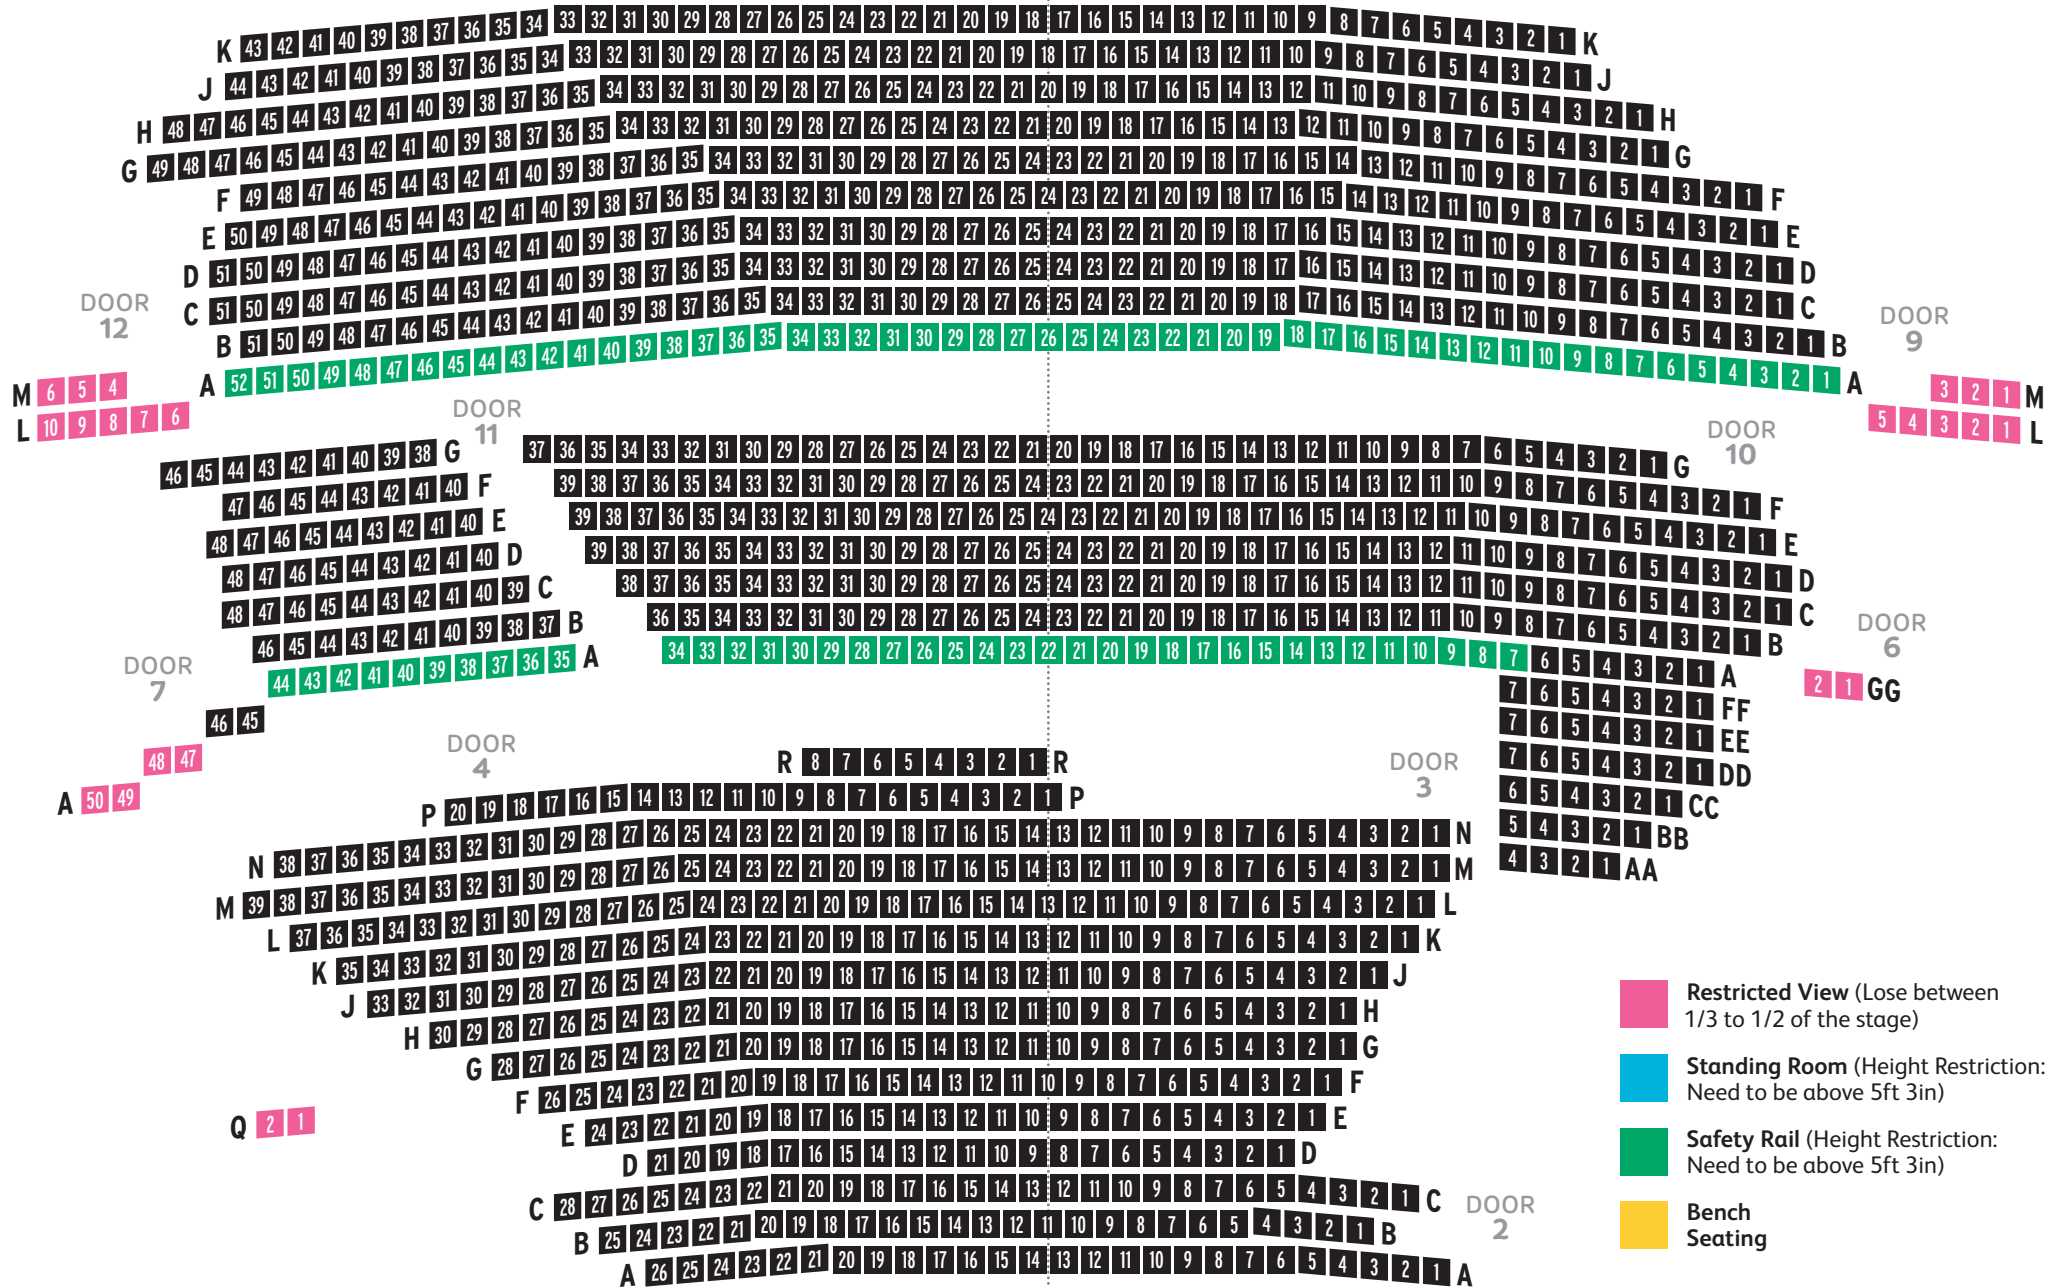

STANDING 14 13 12 11 10 9 8

BENCHES 10 9 8 7 6

5 4 3 2 1

BENCHES

7 6 5 4 3 2 1

STANDING

- Restricted View (Lose between 1/3 to 1/2 of the stage)
- Standing Room (Height Restriction: Need to be above 5ft 3in)
- Safety Rail (Height Restriction: Need to be above 5ft 3in)
- Bench Seating

Stage